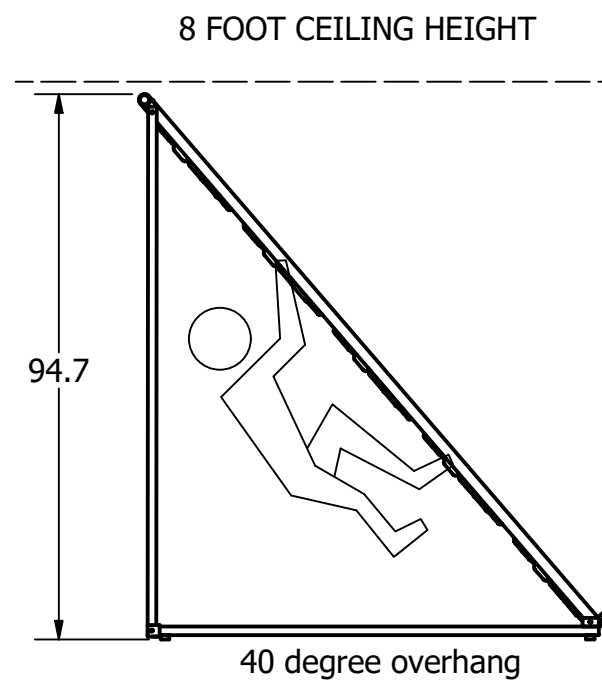

## Standard BoulderBoard:

40 degree overhang

Without optional upright extensions the boulderboard is 94.7" (2.40 m) high.  
Fits under a standard 8 foot ceiling.

10 FOOT CEILING HEIGHT