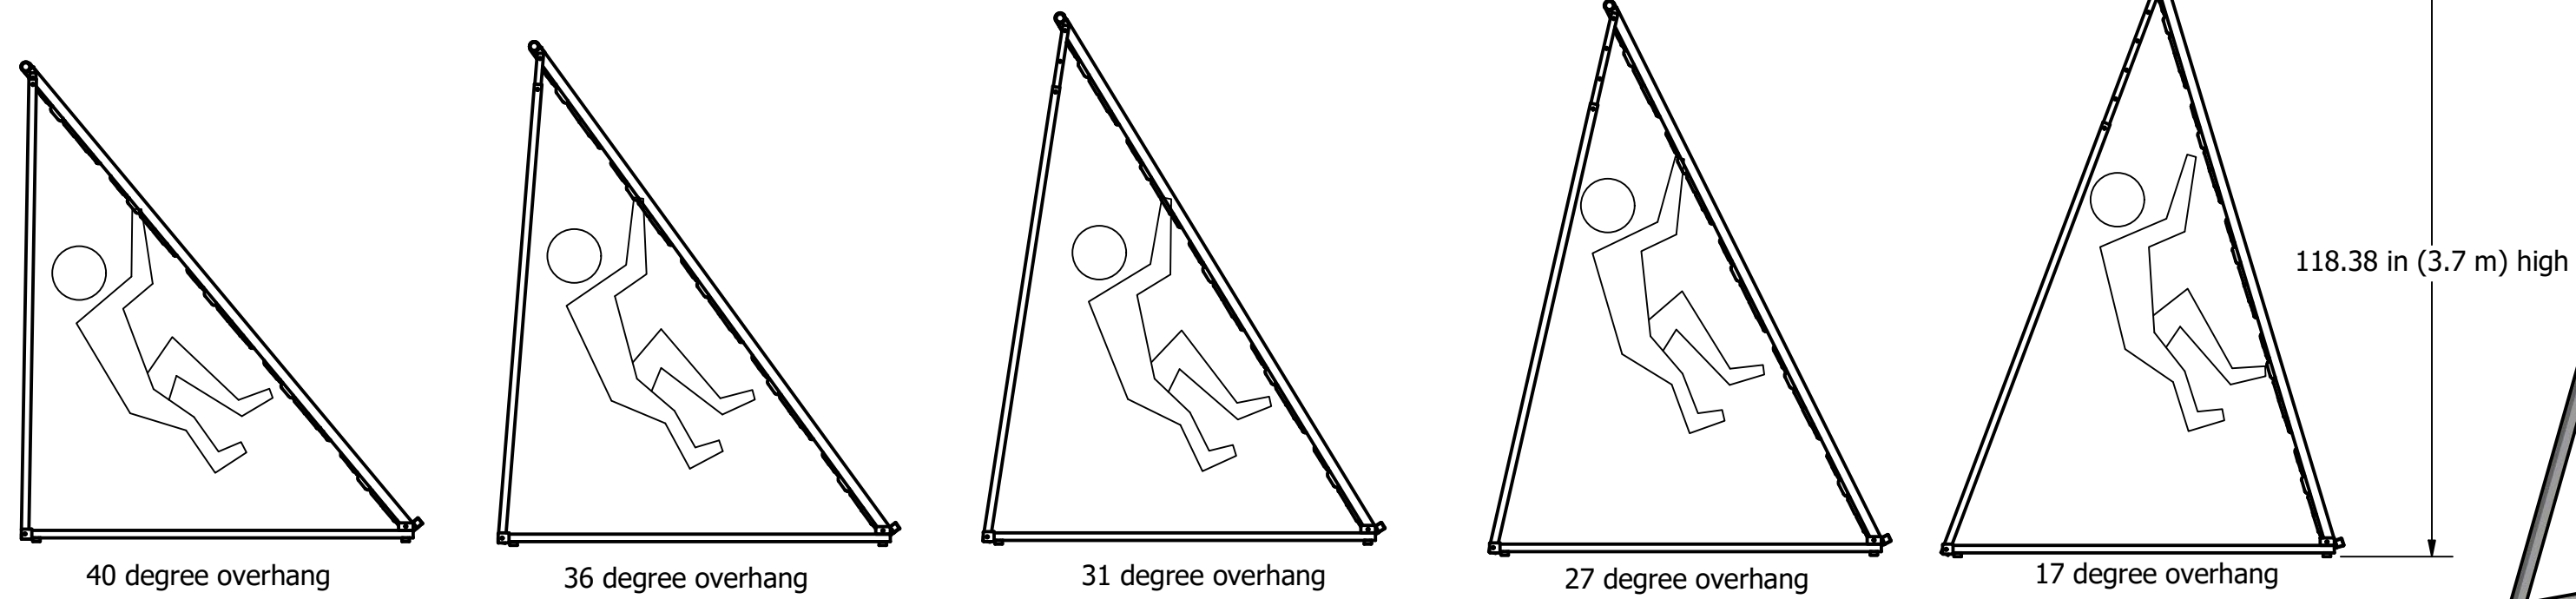

# BoulderBoard®

Training Station

## Standard BoulderBoard:

40 degree overhang

Without optional upright extensions the boulderboard is 94.7" (2.40 m) high.  
Fits under a standard 8 foot ceiling.

10 FOOT CEILING HEIGHT

## Extended BoulderBoard:

Additional available angles with optional upright extensions  
(Upright extensions are included with Pro model)