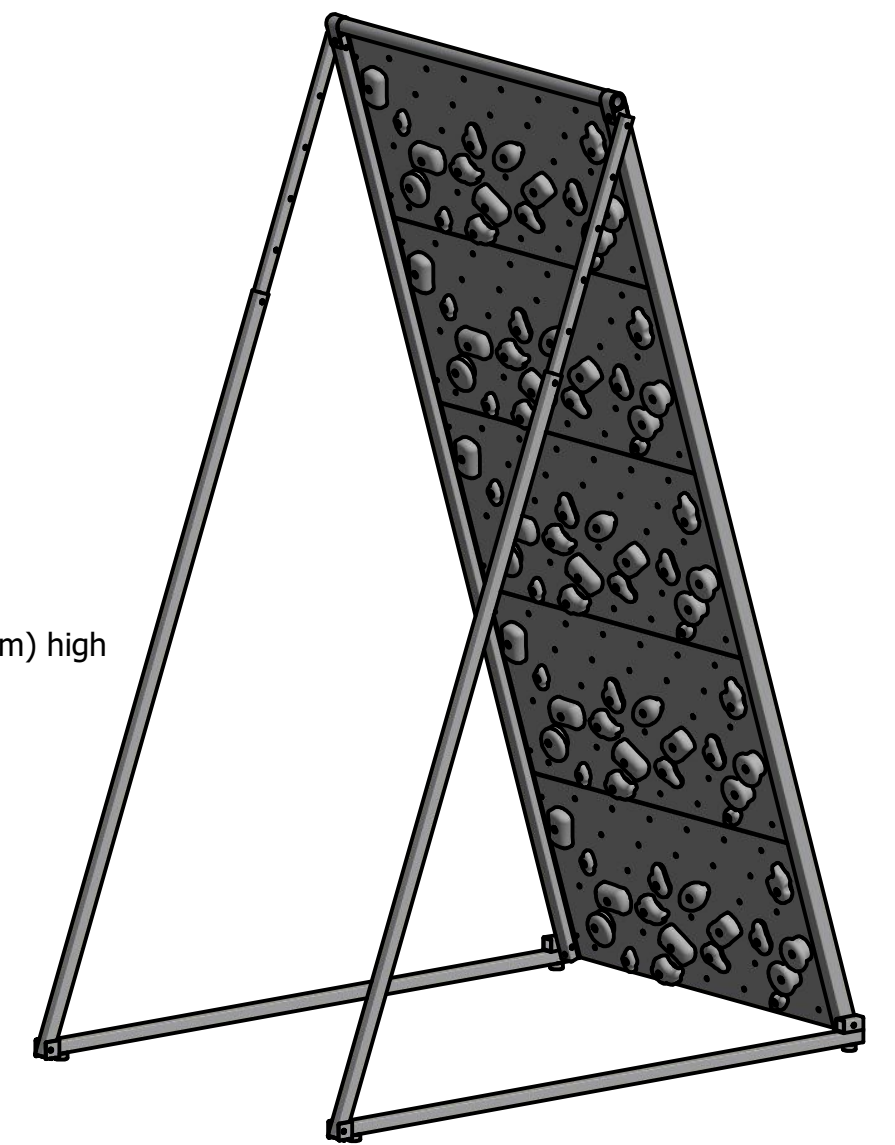

# BoulderBoard®

Training Station

## Standard BoulderBoard:

40 degree overhang

Without optional upright extensions the boulderboard is 94.7" (2.40 m) high.  
Fits under a standard 8 foot ceiling.

10 FOOT CEILING HEIGHT

## Extended BoulderBoard:

Additional available angles with optional upright extensions  
(Upright extensions are included with Pro model)